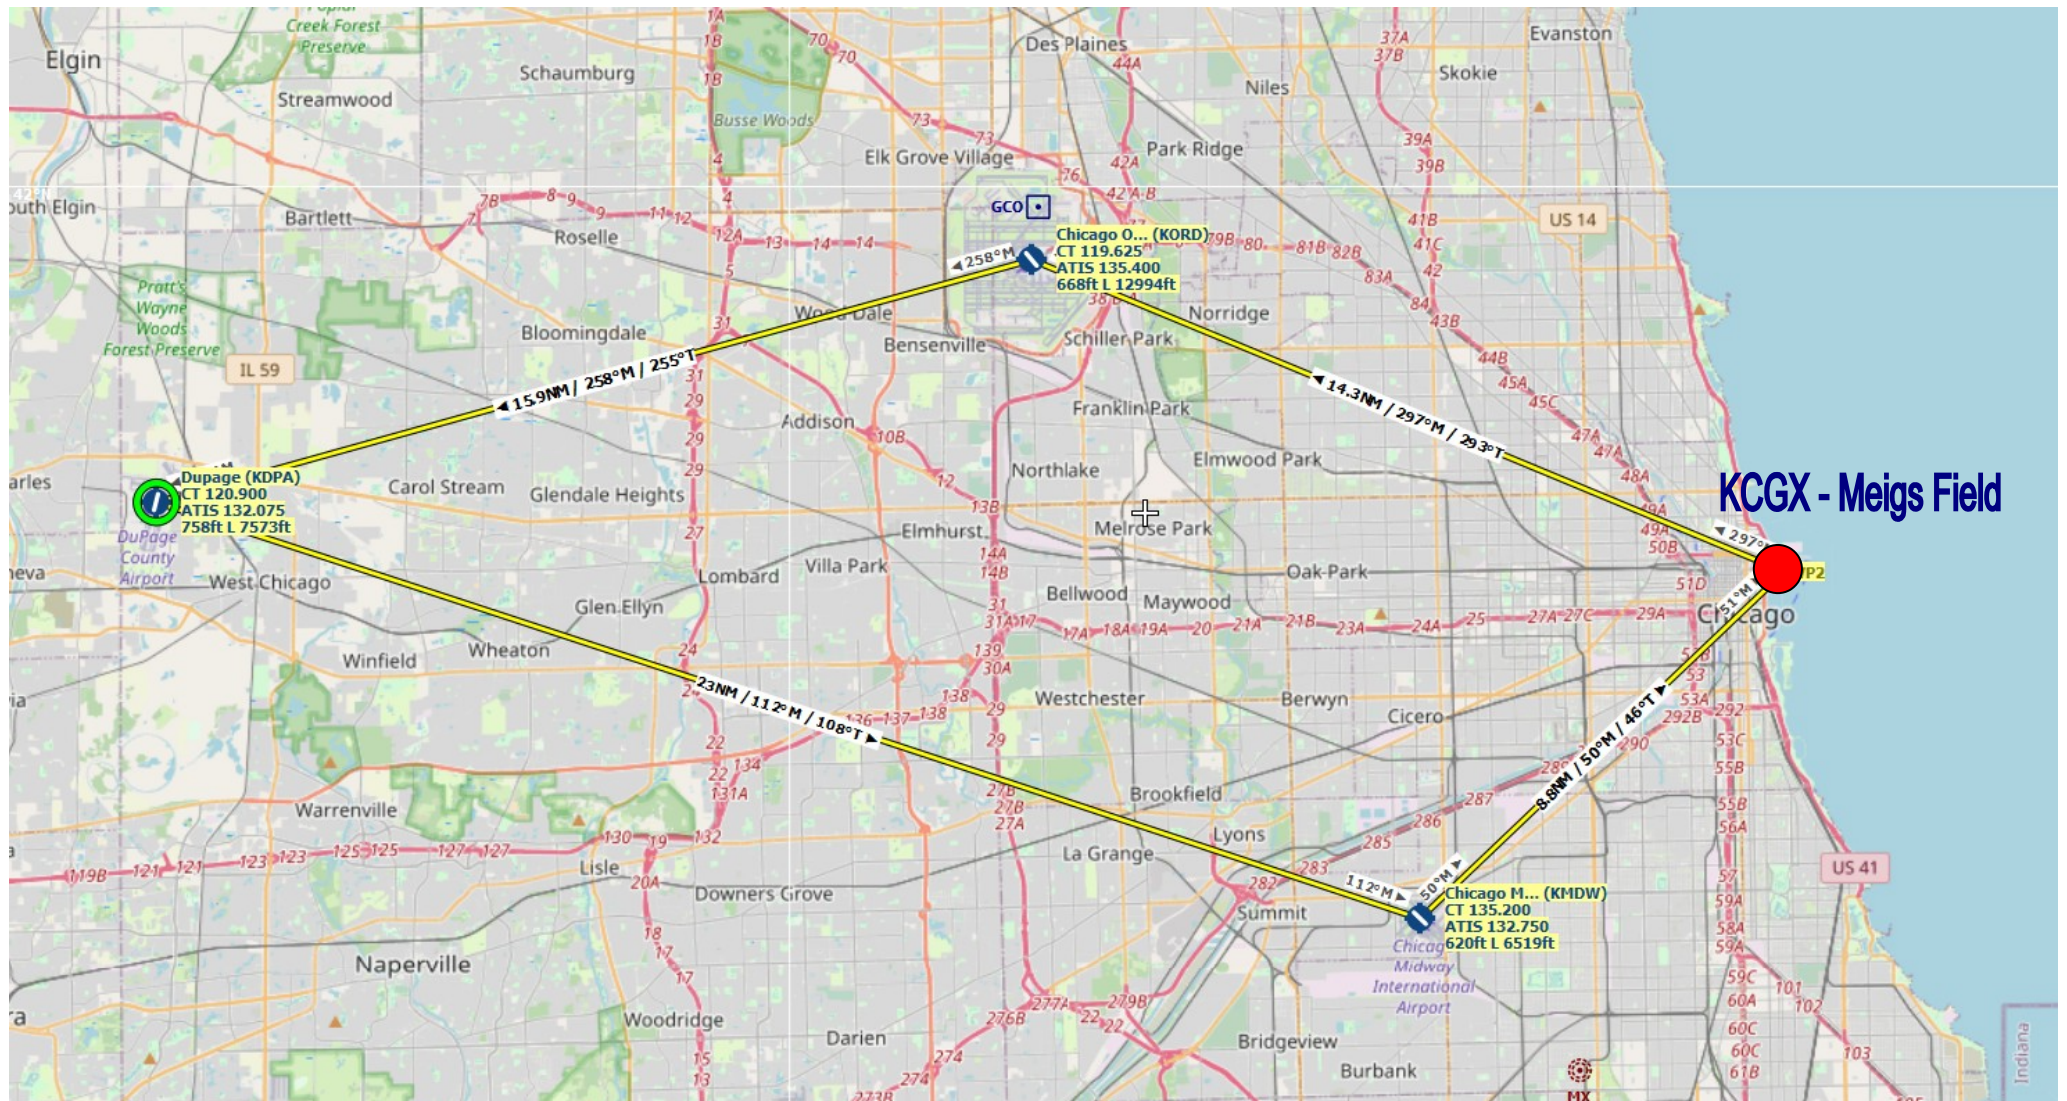

FSCLUB ADVENTURE 00 – IN THE BEGINNING – SML

FSClub Adventure 00 - IN THE BEGINNING

Visits	ATIS	Departure	Arrival	105 Distance	0,5 Leg
	127,350	KCGX - Meigs Field XXX	KORD - Chicago O'Hara Intl	20	01
	135,400	KORD - Chicago O'Hara Intl	KDPA - Dupage	40	02
	132,075	KDPA - Dupage	KMDW - Chicago Midway	30	03
	132,750	KMDW - Chicago Midway	KCGX - Meigs Field XXX	15	04
	127,350	KCGX - Meigs Field XXX	EINDE IN THE BEGINNING		