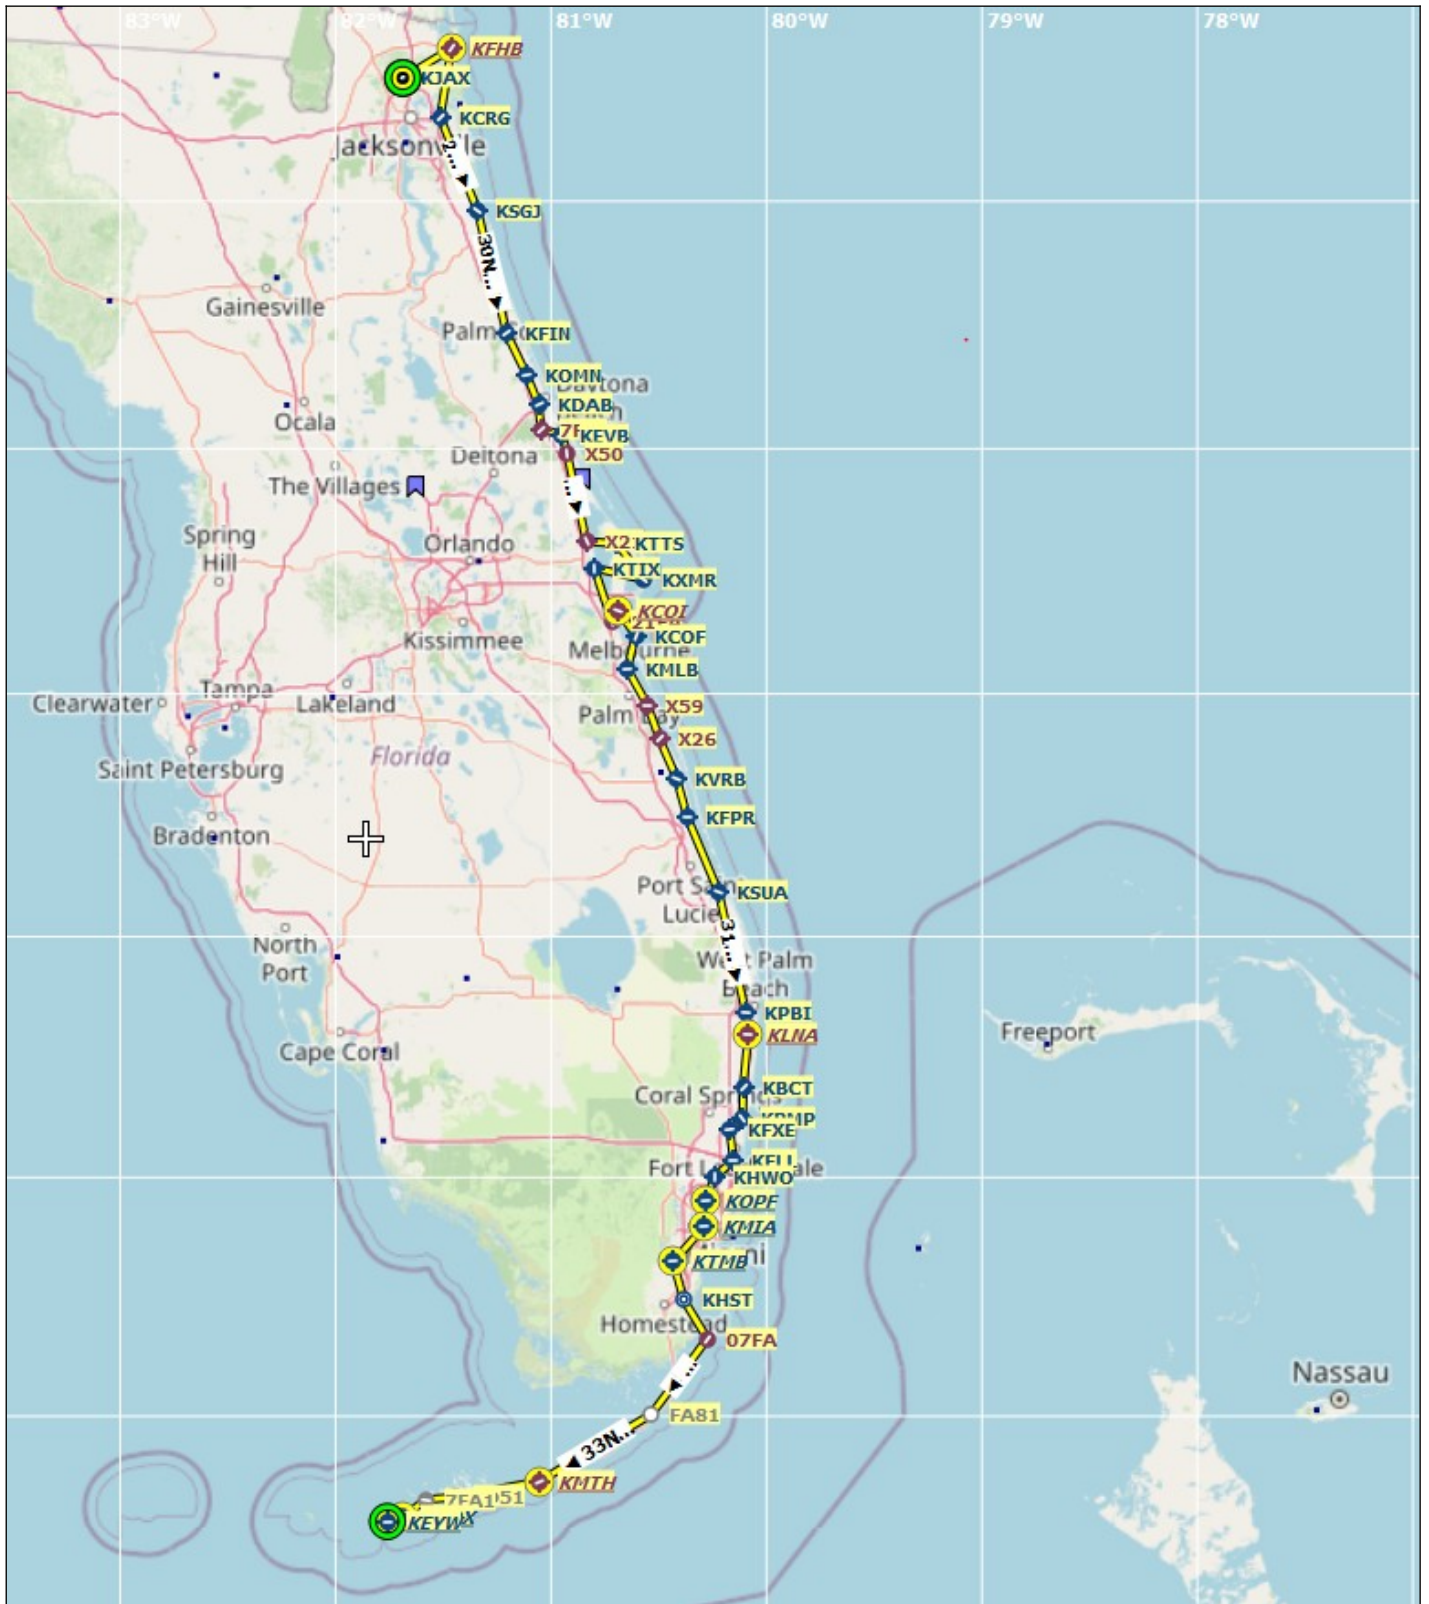

# FSCLUB ADVENTURE 12 – FLORIDA EAST COST HOPPING – SML