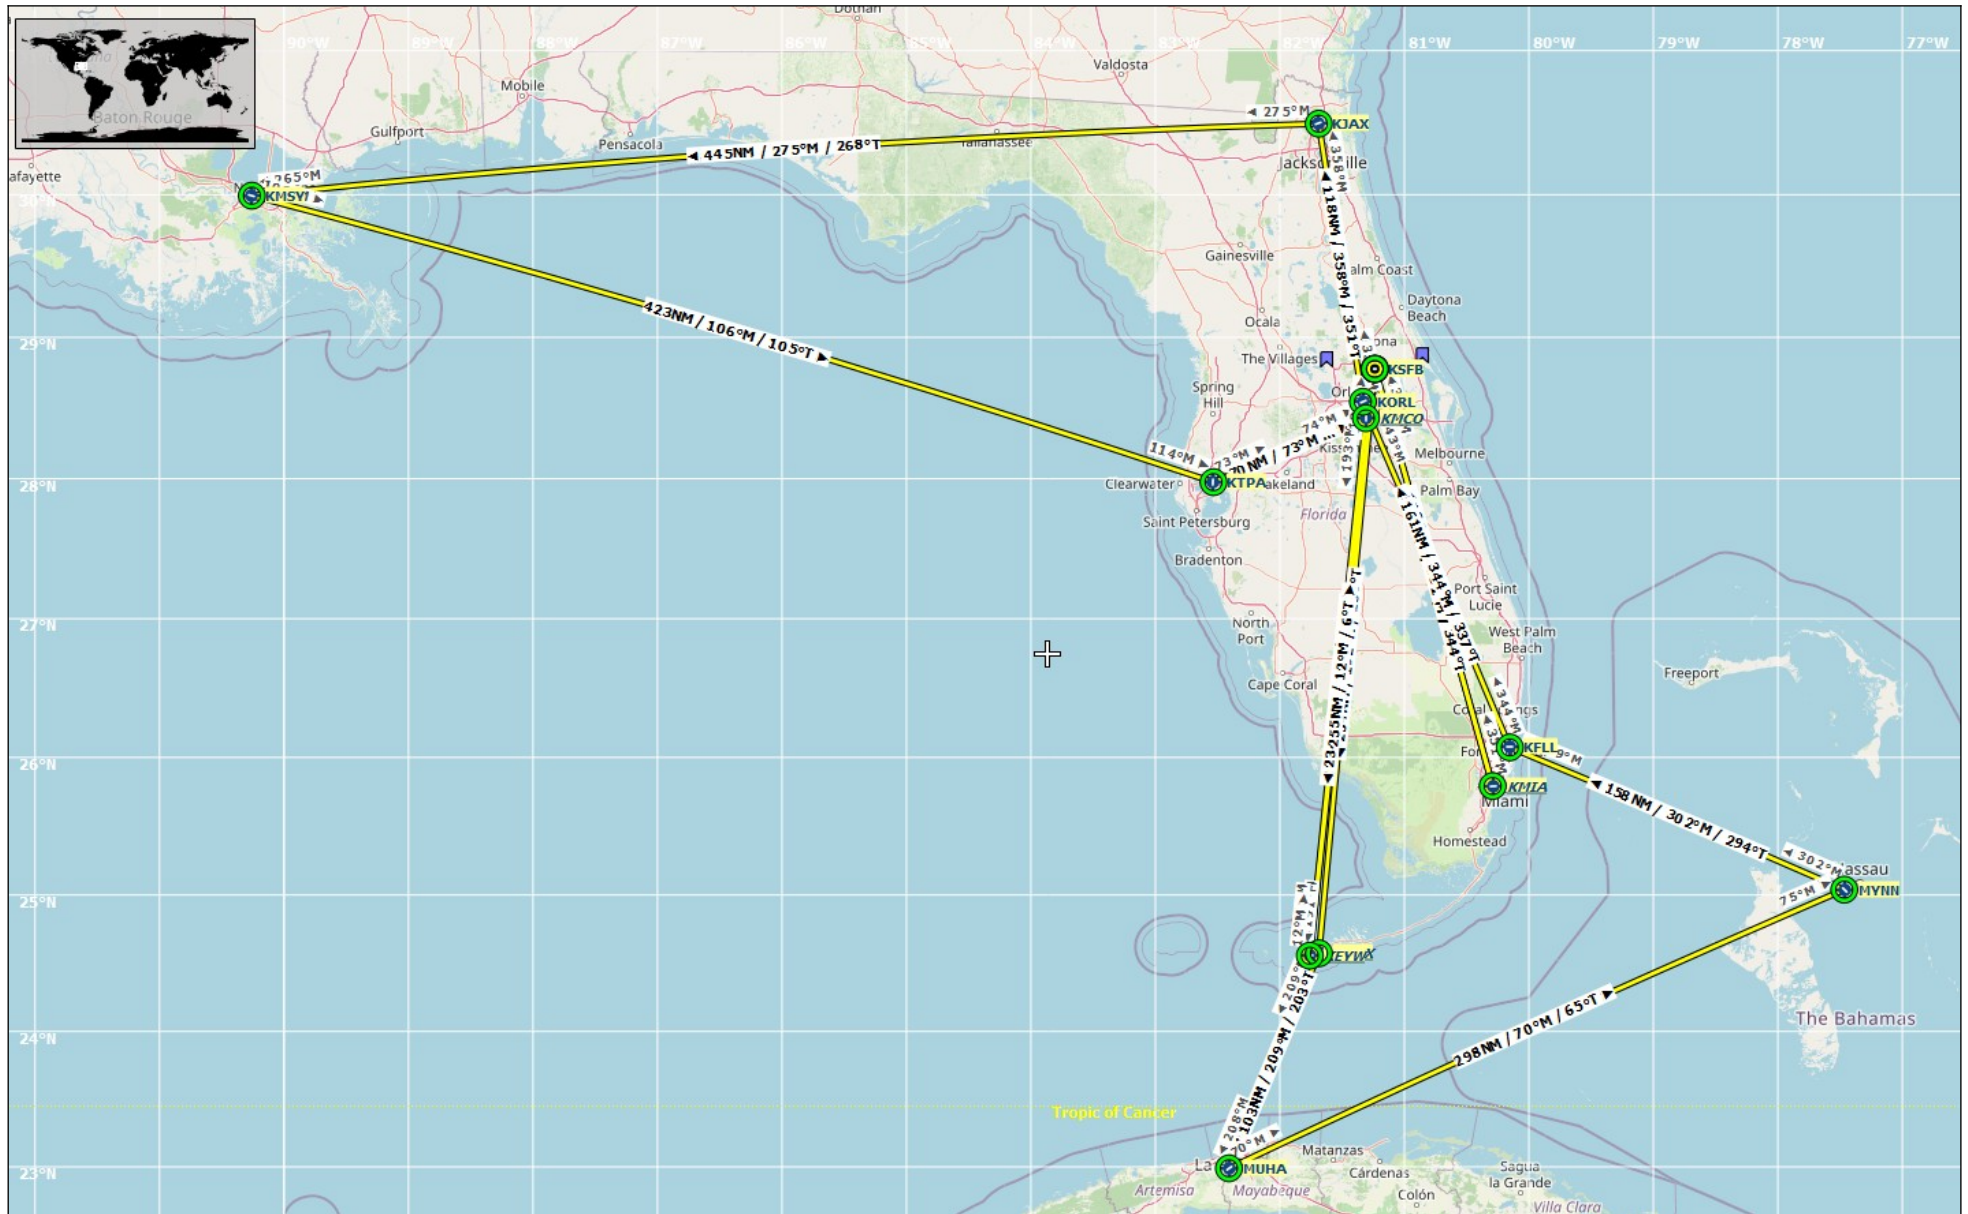

FSCLUB ADVENTURE 50 – USA SOUTH TRIANGLE ROUTE – MED

FSClub Adventure 50 - USA SOUTH TRIANGLE ROUTE

Visits		ATIS	Departure	Arrival	3155 Distance	11,1 Leg
		125,975	KSFB - Orlando Sanford Int. Gate 7	KMIA - Miami Int.	185	01
		119,150	KMIA - Miami Int.	KSFB - Orlando Sanford Int.	185	02
		125,975	KSFB - Orlando Sanford Int.	KNQX - Key West Boca Chica Field AB.	255	03
		ASWX	KNQX - Key West Boca Chica Field AB.	MUHA - Havana José Martí Int. [Cuba]	105	04
		132,500	MUHA - Havana José Martí Int. [Cuba]	MYNN - Nassau Lynden Pindling Int. [Bahama's]	555	05
		118,700	MYNN - Nassau Lynden Pindling Int. [Bahama's]	KFLL - Fort Lauderdale Hollywood Int.	160	06
		135,000	KFLL - Fort Lauderdale Hollywood Int.	KORL - Orlando Executive	160	07
		127,250	KORL - Orlando Executive	KJAX - Jacksonville Int.	120	08
		125,850	KJAX - Jacksonville Int.	KMSY - New Orleans Louis Armstrong Int.	445	09
		127,550	KMSY - New Orleans Louis Armstrong Int.	KTPA - Tampa Int.	425	10
		126,450	KTPA - Tampa Int.	KMCO - Orlando Int.	70	11
		121,250	KMCO - Orlando Int.	KEYW - Key West Int.	235	12
		119,675	KEYW - Key West Int.	KSFB - Orlando Sanford Int. Gate 7	255	13
		125,975	KSFB - Orlando Sanford Int. Gate 7	EINDE USA SOUTH TRIANGLE ROUTE		