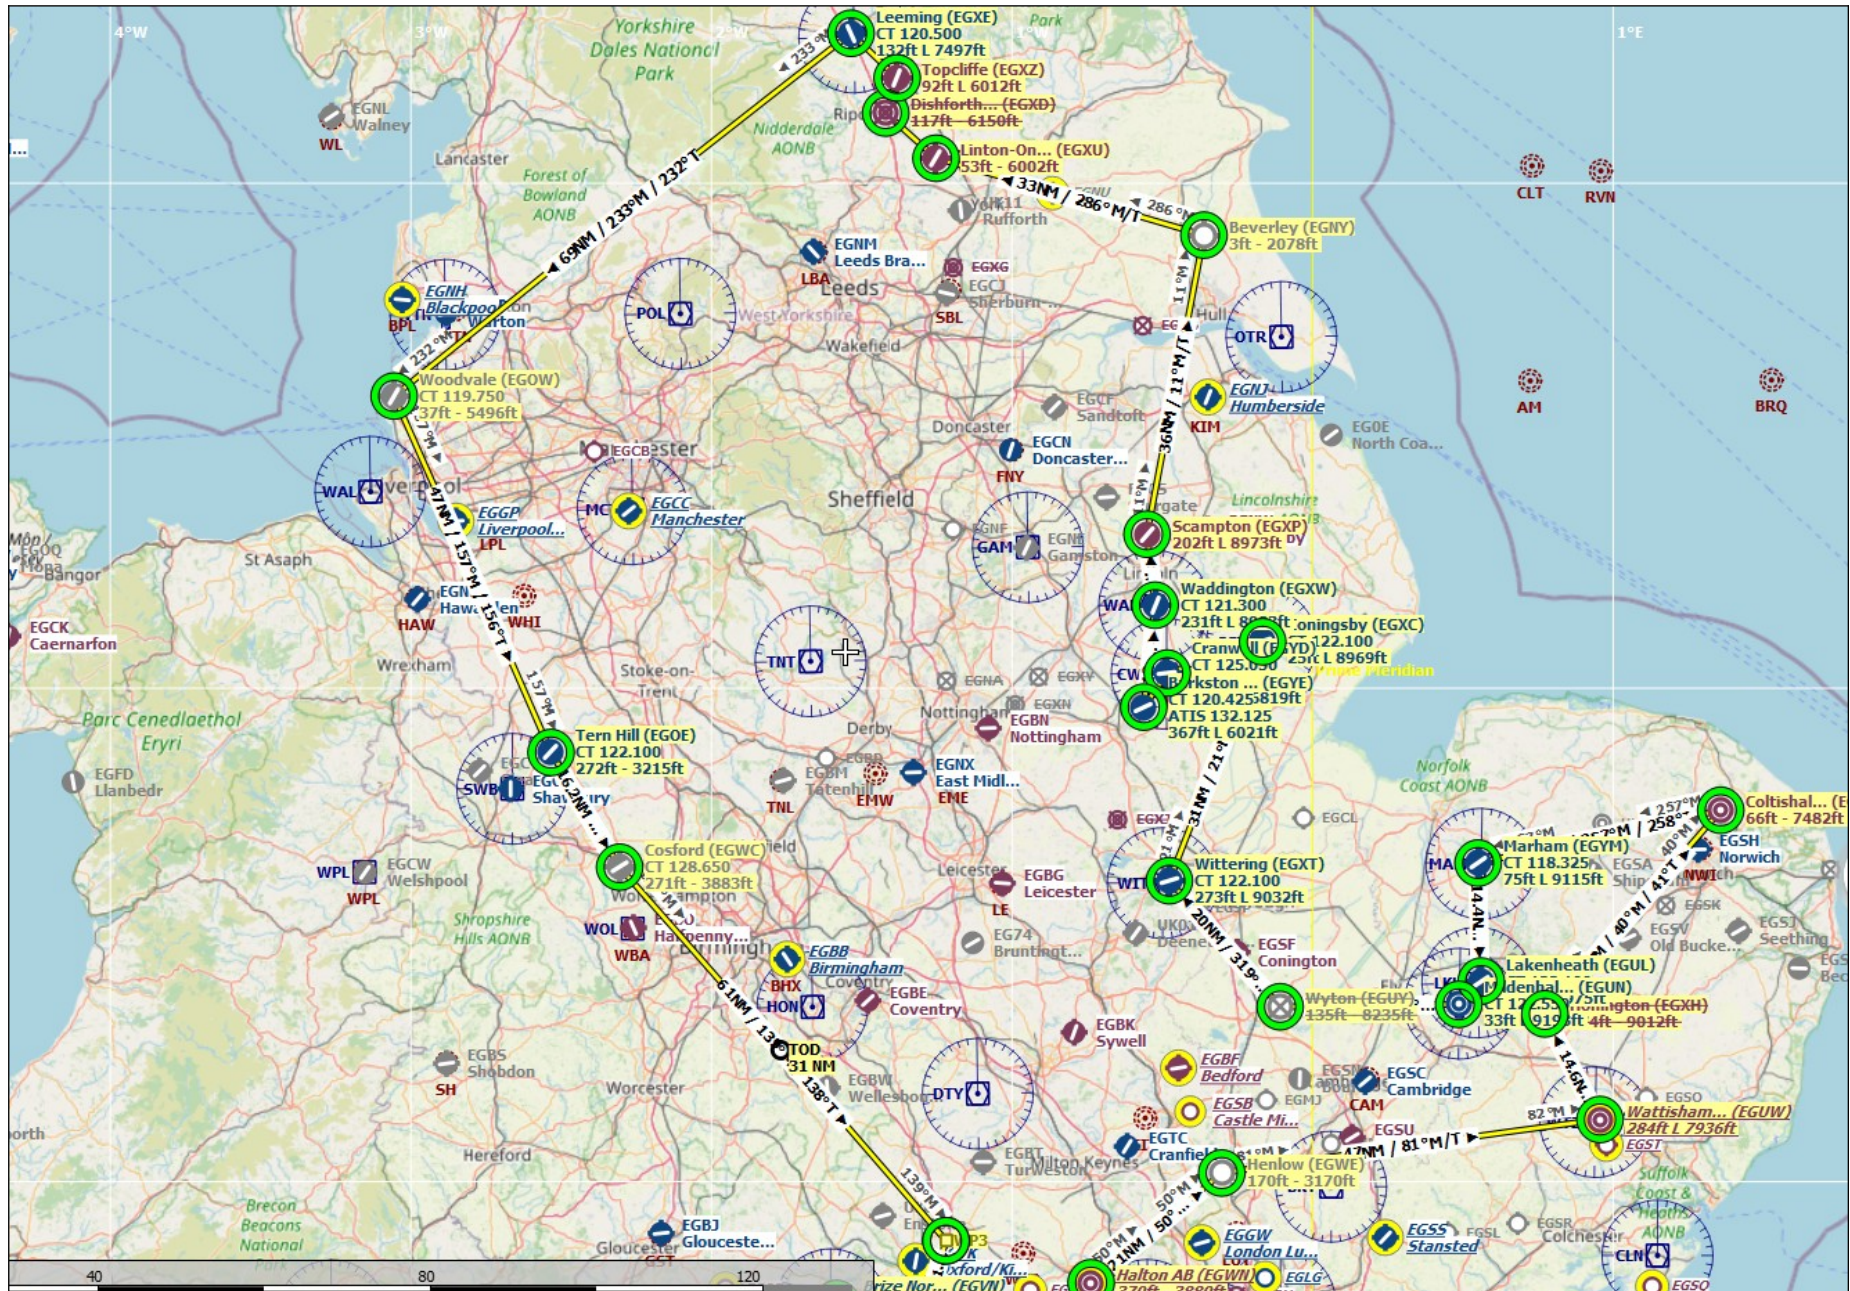

FSCLUB ADVENTURE 55 – RAF SPITFIRE MEMORIAL ROUTE – SML