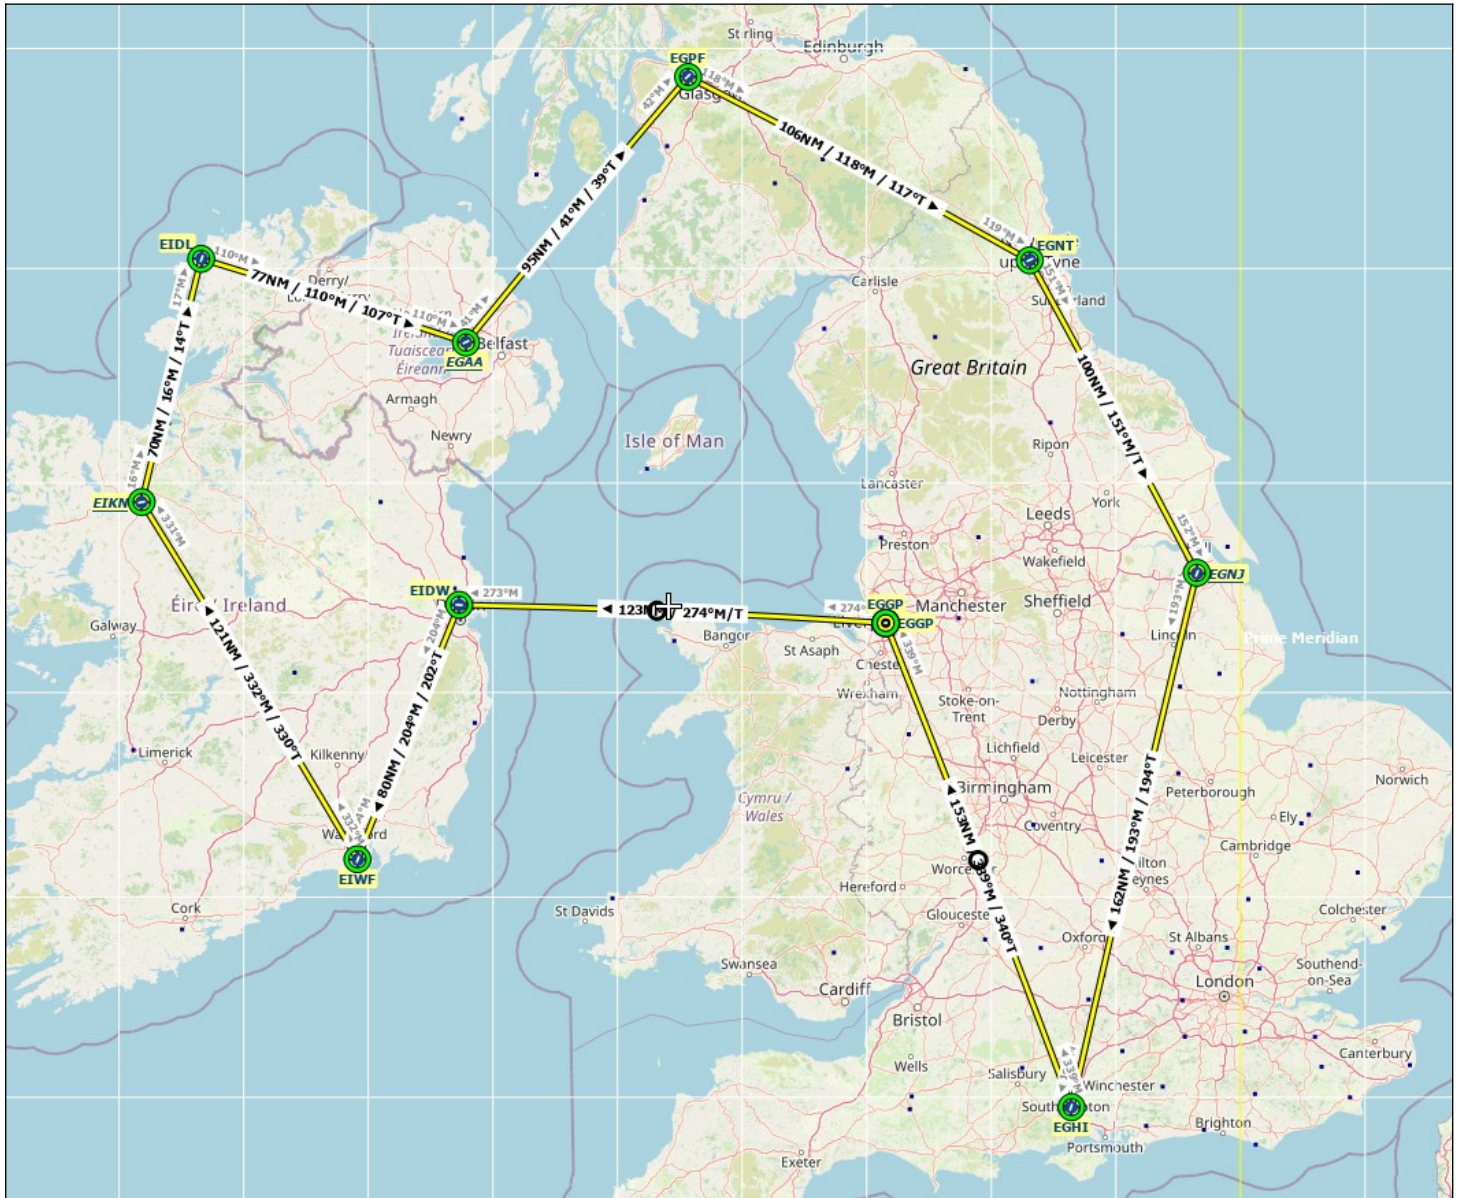

FSCLUB ADVENTURE 77 – SHORT TRIP 07 EGGP

FSClub Adventure 77 - SHORT TRIP 07 EGGP

IAS
285

Visits	ATIS	Departure	Arrival	1155 Distance	4,1 Leg	Min.
	124,325	EGGP - Liverpool John Lennon	EIDW - Dublin	125	01	36
	124,525	EIDW - Dublin	EIWV - Waterford Airport	80	02	32
	121,150	EIWV - Waterford Airport	EIKN - Connaught Airport	120	03	35
	ASWX	EIKN - Connaught Airport	EIDL - Donagal Airport	70	04	29
	129,925	EIDL - Donagal Airport	EGAA - Belfast Aldergrove	80	05	32
	128,200	EGAA - Belfast Aldergrove	EGPF - Glasgow Intl	95	06	36
	129,575	EGPF - Glasgow Intl	EGNT - Newcastle	110	07	33
	118,375	EGNT - Newcastle	EGNJ - Humberside	165	08	45
	124,125	EGNJ - Humberside	EGHI - Southampton	155	09	43
	130,875	EGHI - Southampton	EGGP - Liverpool John Lennon	155	10	43
	124,325	EGGP - Liverpool John Lennon	EINDE RHO BASIC SCENERIES			